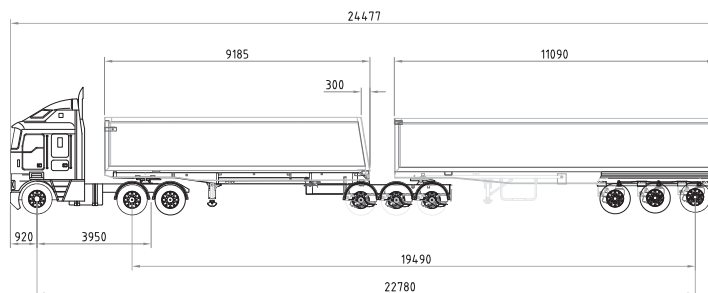

25m B Double Trailer-Specifications

Configurations	Greaseless sliding suspension	Hydraulic rollback body
Bin Lengths	A Trailer 28' – 30'	22' – 30'
	B Trailer 30', 32', 34, 36'	30', 32', 34', 36'

ALUMINIUM BODY

Construction	Body construction using Lusty EMS designed extrusions. All welding is to the highest standard using water cooled Pulse MIG welders
Floor	6mm aluminium plate, one piece sheet, 5083 marine grade
Walls	5mm aluminium plate, one piece sheets, 5083 marine grade
Top Rail	One piece extrusion, Huck bolted to side sheet
Suspension	Various air bag suspension options available
Hoists	Well mounted, low profile hoist
Braking System	Dual line ADR approved
Standard Equipment	• One way tailgate with grain chute and grain locks with spreader chains • Stainless steel weatherproof toolbox • Aluminium 60L water tank • Internal and external steps and ladders • Greaseless turntable • Narva LED multi volt lights rear and sides • Bridgestone 11R 22.5 R285 radials • 2-speed landing legs • Dual tyre carrier
Options	• Quick release rolltarp with rolled tarp bows - QLD style or Pelmet ends • High sides – up to 7'2" • Alloy 10 stud wheels • Ballrace turntable • Coupling with air, electrics and hydraulics • 2nd kingpin position to achieve maximum legal payload (road train use) • Disc Brakes
Tare	Approximately 13.4t with alloy wheels, 6' sides and rolltarp

25m Slider (typical dimensions)

www.lustyems.com.au

See your local Lusty EMS dealer.

Queensland
Head Office
Richlands 07 3375 0000

Victoria
MaxiTRANS Vic Branch
Derrimut 03 8368 1111

Victoria
Mildura Truck Centre
Sunraysia 03 5051 2800
Swan Hill 03 5033 1372

South Australia
Lusty EMS Branch
Wingfield 08 8262 1990

New South Wales
SX Trailers
Sydney 02 9755 3333
Wagga Wagga 02 6921 8377
Newcastle 02 4967 5622

Western Australia
Park Motor Body
Builders
Perth 08 9378 0600

New Zealand
MaxiTRANS
Auckland 09 269 0712