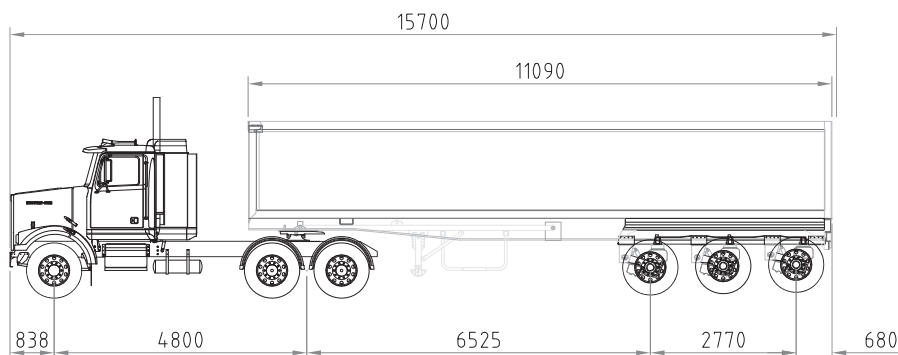

Aluminium Tipper

Versatile tough bulk haulage solution

Tip Over Axle

Chassis Tipper

Tip Over Axle B-double Tag

- A work horse that delivers winning results every time
- Available in various bin lengths up to 38ft
- Talk to your Lusty EMS dealer so your rig combination maximises payload

The Forefront of Trailer Technology **LUSTY EMS** 

www.lustyems.com.au

Aluminium Tipper-Specifications

Configurations	Chassis Tipper	Tip Over Axle (TOA)
Bin Lengths	28', 30', 32', 34'	30', 32', 34', 36', 38'
ALUMINIUM BODY		
Construction	Body construction using Lusty EMS designed extrusions. All welding is to the highest standard using water cooled Pulse MIG welders	
Floor	6mm aluminium plate, one piece sheet, 5083 marine grade	
Walls	5mm aluminium plate, one piece sheets, 5083 marine grade	
Top Rail	One piece extrusion, Huck bolted to side sheet	
Suspension	Various air bag suspension options available	
Hoists	Well mounted, low profile hoist	
Braking System	Dual line ADR approved	
Standard Equipment	<ul style="list-style-type: none"> • One way tailgate with grain chute and grain locks with spreader chains • Stainless steel weatherproof toolbox • Aluminium 60L water tank • Internal and external steps and ladders • Narva LED multi volt lights rear and sides • Bridgestone 11R 22.5 R285 radials • Dual tyre carrier • 2-speed landing legs 	
Options	<ul style="list-style-type: none"> • Quick release rolltarp with rolled tarp bows - QLD style or Pelmet ends • High sides – up to 7'2" • Alloy 10 stud wheels • Coupling with electrics, air and hydraulics • Disc brakes • Retractable Tarps 	
Tare	Approximately 6.3t with alloy wheels, high side and rolltarp (Based on a 34' TOA - 6' sides)	

Tip Over Axle 36' (typical dimensions)

www.lustyems.com.au
See your local Lusty EMS dealer.

Queensland
Head Office
Richlands 07 3375 0000

Victoria
MaxiTRANS Vic Branch
Derrimut 03 8368 1111

Victoria
Mildura Truck Centre
Sunraysia 03 5051 2800
Swan Hill 03 5033 1372