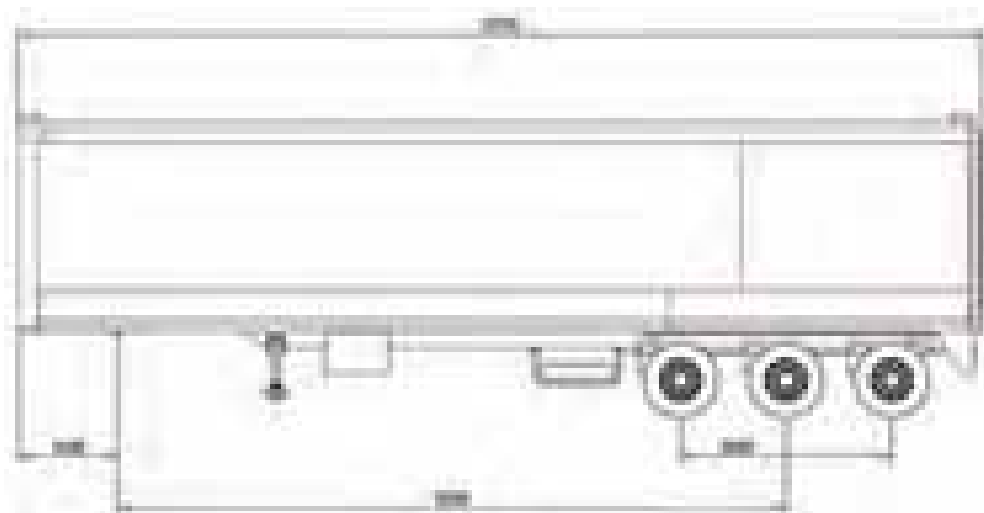

Heavy Duty Moving Floor-Specifications

Dimensions	45' Semi: 13.7m long x 2.4m wide x 2.8m high for a maximum height of 4.3m 92 cubic metre capacity
Floors	Straight floor or wedge shaped construction to give extra capacity
Configuration	Heavy Duty Style
Construction	Full aluminium side walls using 10mm bottom and 8mm top sheets with aluminium monocoque frame
Moving Floor	Keith high impact, leakproof or V floor or Cargo leakproof, high impact
Rear Doors	Aluminium air operated single door.
Suspension	Various air bag suspension options available
Braking System	Dual line ADR approved
Standard Equipment	• Weatherproof toolbox • 60L water tank • External steps and ladders • Narva LED multi volt lights rear and sides • Bridgestone 11R 22.5 R285 radials • 2-speed landing legs • Dual tyre carrier
Options	• Quick release PVC/mesh rolltarp with rolled tarp bows • Alloy 10 stud wheels • Coupling with air electrics and hydraulics • Disc brakes • Sweeper tarp • Electric drive unit fitted to rollover tarp • 48' option • EBS braking • Painted sides using 2 pak
Tare	Approximately 9.7t

Moving Floor Trailer (typical dimensions)

www.lustyems.com.au

See your local Lusty EMS dealer.

Queensland
Head Office
Richlands 07 3375 0000

Victoria
MaxiTRANS Vic Branch
Derrimut 03 8368 1111

Victoria
Mildura Truck Centre
Sunraysia 03 5051 2800
Swan Hill 03 5033 1372

South Australia
Lusty EMS Branch
Wingfield 08 8262 1990

New South Wales
SX Trailers
Sydney 02 9755 3333
Wagga Wagga 02 6921 8377
Newcastle 02 4967 5622

Western Australia
Park Motor Body
Builders
Perth 08 9378 0600

New Zealand
MaxiTRANS
Auckland 09 269 0712