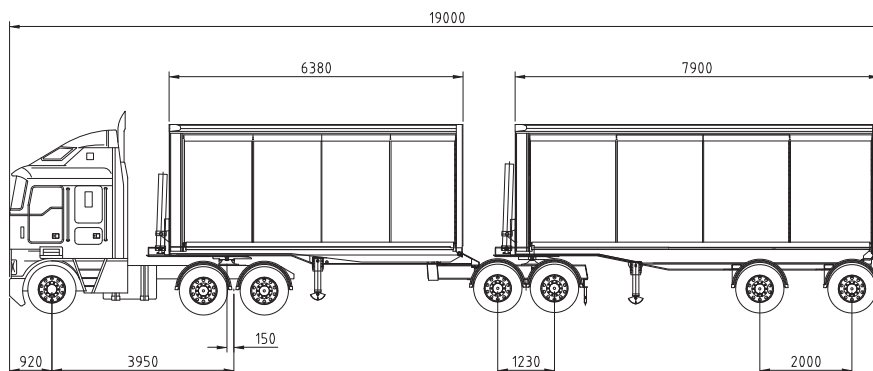

Multi Loader™ 19m B Double-Specifications

Configurations		A: Greaseless sliding suspension	B: Chassis Tipper
Bin Lengths	A Trailer	6.38M	
	B Trailer	Dependent on prime mover	
ALUMINIUM BODY			
Construction		Body construction using Lusty EMS designed extrusions All welding is to the highest standard using water cooled Pulse MIG welders	
Floor		8mm aluminium plate, one piece sheet	
Doors		Double skin aluminium extrusion	
Top Rail		One piece extrusion	
Suspension		Various air bag suspension options available	
Hoist		Front mounted low profile hoist	
Braking System		Dual line ADR approved	
Standard Equipment		• Opening side doors, both sides • One way tailgate with grain chute and grain locks with spreader chains • High sides up to 4.3m overall height • Stainless steel weatherproof toolbox • Aluminium 60L water tank • Internal and external steps and ladders • Greaseless turntable • Narva LED multi volt lights rear and sides • Bridgestone 11R 22.5 R285 radials • 2 speed landing legs • Dual tyre carrier	
Options		• Quick release rolltarp with rolled tarp bows - QLD style or Pelemt ends • Painted side doors • Alloy 10 stud wheels • Ballrace turntable • Disc brakes	
Tare		Approximately 12.5t with alloy wheels, high side and rolltarp	

Multi Loader Tipper (typical dimensions)

www.lustyems.com.au

See your local Lusty EMS dealer.

Queensland
Head Office
Richlands 07 3375 0000

Victoria
MaxiTRANS Vic Branch
Derrimut 03 8368 1111

Victoria
Mildura Truck Centre
Sunraysia 03 5051 2800
Swan Hill 03 5033 1372

South Australia
Lusty EMS Branch
Wingfield 08 8262 1990

New South Wales
SX Trailers
Sydney 02 9755 3333
Wagga Wagga 02 6921 8377
Newcastle 02 4967 5622

Western Australia
Park Motor Body
Builders
Perth 08 9378 0600

New Zealand
MaxiTRANS
Auckland 09 269 0712