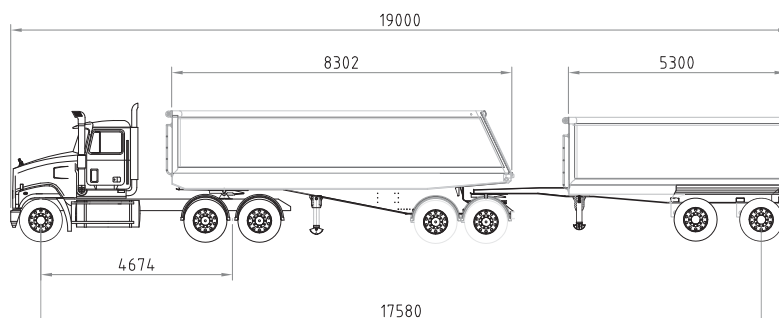

Stag® Tipper Combination-Specifications

	A Trailer	B Trailer
Bin Lengths (19m overall)	8.3m	Dependent on prime mover
(25m overall)	9.6m	Dependent on prime mover
ALUMINIUM BODY		
Construction	Body construction using Lusty EMS designed extrusions. All welding is to the highest standard using water cooled Pulse MIG welders	
Floor	6mm aluminium plate, one piece sheet, 5083 marine grade	
Walls	5mm aluminium plate, one piece sheets, 5083 marine grade	
Top Rail	One piece extrusion, Huck bolted to side sheet	
Suspension	Various air bag suspension options available	
Hoists	Well mounted, low profile hoist	
Braking System	Dual line ADR approved	
Standard Equipment	• Single action air operated tailgate with spreader chains • Stainless steel weatherproof toolbox • Aluminum 60L water tank • Internal and external steps and ladders • Low profile ballrace turntable • Narva LED multi volt lights rear and sides • Bridgestone 11R 22.5 R285 radials • 2-speed landing legs • Dual tyre carrier	
Options	• Alloy 10 stud wheels • Rock sheeting • Retractable tarps or rollover tarps • Wear floor • Disc brakes • Grain doors / Grain locks	
Tare	Approximately 9.96t with alloy wheels, retractable tarps (19m), 5' sides	
	Approximately 13.2t with alloy wheels, retractable tarps (25m), 6' sides	

Stag Tipper Combination (typical dimensions)

www.lustyems.com.au

See your local Lusty EMS dealer.

Queensland
Head Office
Richlands 07 3375 0000

Victoria
MaxiTRANS Vic Branch
Derrimut 03 8368 1111

Victoria
Mildura Truck Centre
Sunraysia 03 5051 2800
Swan Hill 03 5033 1372

South Australia
Lusty EMS Branch
Wingfield 08 8262 1990

New South Wales
SX Trailers
Sydney 02 9755 3333
Wagga Wagga 02 6921 8377
Newcastle 02 4967 5622

Western Australia
Park Motor Body
Builders
Perth 08 9378 0600

New Zealand
MaxiTRANS
Auckland 09 269 0712